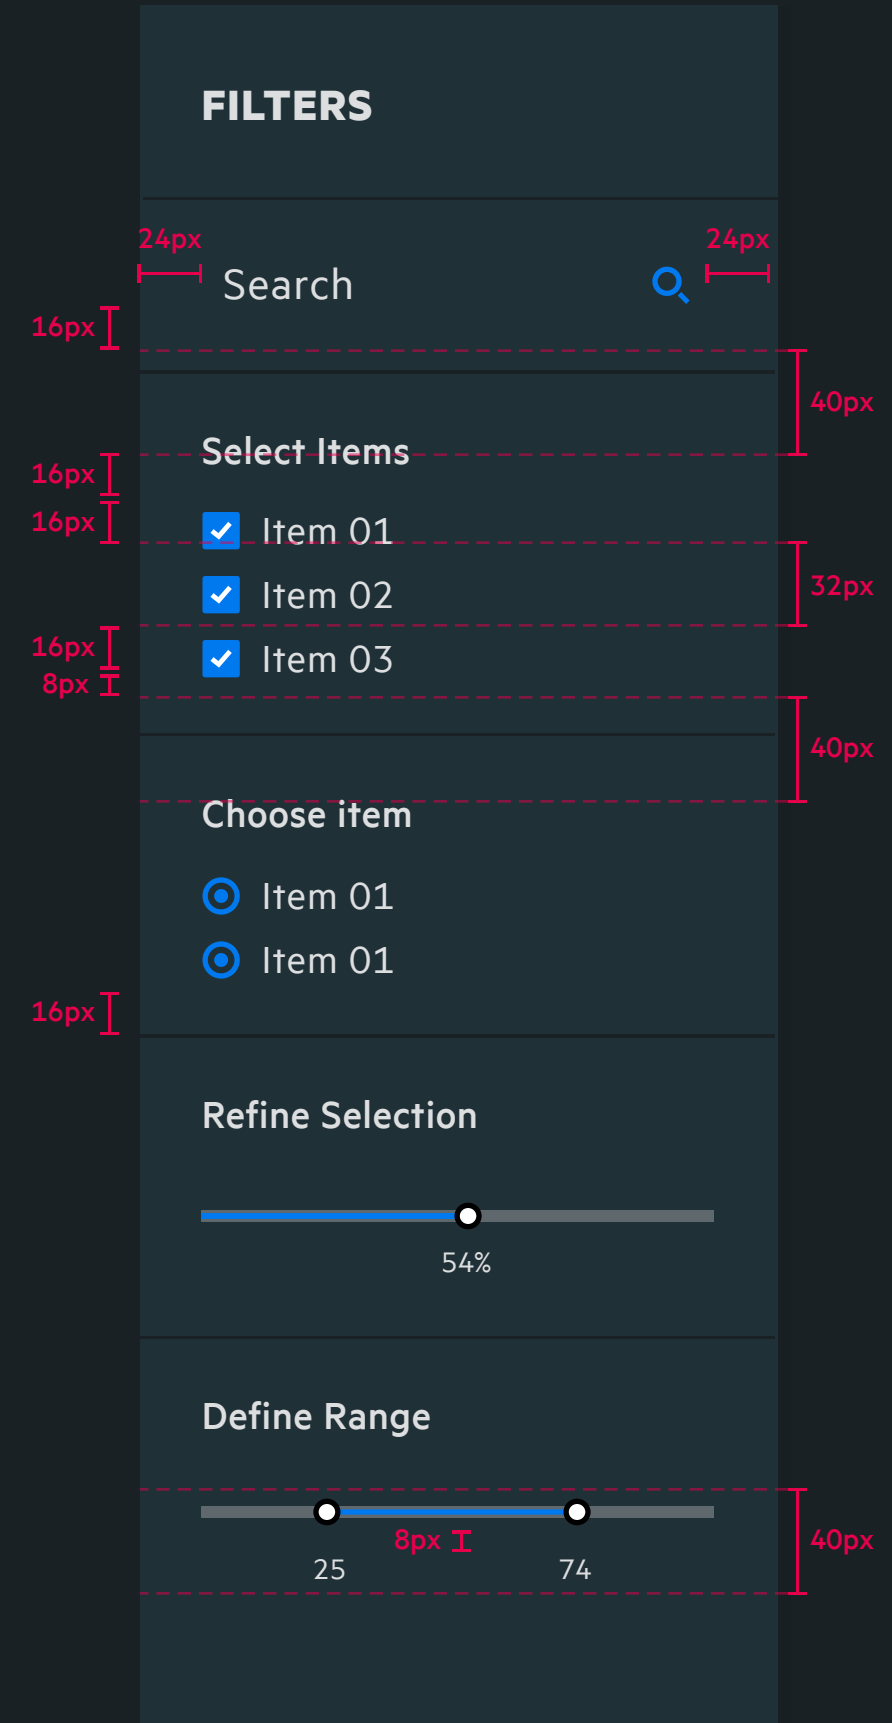

	STYLE	SIZE	CASE	WEIGHT
H1	DISPLAY	48px	Uppercase	Bold
H2	PAGE TITLE	18px	Uppercase	Bold
H3	TABS PRIMARY NAVIGATION	18px	Uppercase	Regular (Semibold when selected)
H4	Title	18px	Lowercase	Medium / Semi-Bold
H5	TABS SECONDARY NAVIGATION	14px	Uppercase	Regular (Bold when selected)
BODY	Body text	16px / 18px	Lowercase	Regular
SIDE-MENU	Side-Menu Primary Section	16px	Lowercase	Regular / Italic
SIDE-MENU	Side-Menu Secondary Section	14px	Lowercase	Regular / Italic
CAPTION	BUTTON / TABLE CAPTION	14px	Uppercase	Bold / Semi-Bold
META CONTENT	Tags / Hints / Tips	12px	Lowercase	Regular / Italic
LINK	Link	12/14px	Lowercase	Regular

Color:
#203037

Box-shadow:

5px 5px
rgba (0,0,0,0.1)

Box-shadow:

None

TILE
REGULAR STATE

TILE
HOVER STATE

TILE
SELECTED

16px 16px
32px **BUTTON** Button margin: 8:16:8:16

96px
OK Minimum button width: 96px

8px
BUTTON **BUTTON**

PRIMARY

PRIMARY

SECONDARY

SECONDARY

NEGATIVE

		NEUTRAL	HOVER	CLICKED	DISABLED
PRIMARY	TEXT	White	White	White	White, 20%
	BACKGROUND	Fill: W3C Compliant	Fill: W3C Compliant Shadow: 3px 3px, Black 25%	Fill: Cerulean	Fill: Gray 10%
SECONDARY	TEXT	Silver	Silver	Silver	White, 20%
	BACKGROUND	Fill: None Border: 2px, Black	Fill: None Border: 2px, Silver Shadow: 3px 3px, Black 25%	Fill: Black-25% Border: 2px, Silver	Fill: None Border: 2px, Gray 10%
NEGATIVE	TEXT	White	White	White	White, 20%
	BACKGROUND	Fill: Crimson Negative	Fill: Crimson Negative Shadow: 3px 3px, Black 25%	Fill: Plum	Fill: Gray 10%
ACCENT	TEXT	#5F82CD	#5F82CD	#5F82CD	White, 20%
	BACKGROUND	Fill: None Border: 2px, #5F82CD	Fill: None Border: 2px, #5F82CD Shadow: 3px 3px, Black 25%	Fill: #5F82CD-15% Border: 2px, #5F82CD	Fill: None Border: 2px, Gary 10%