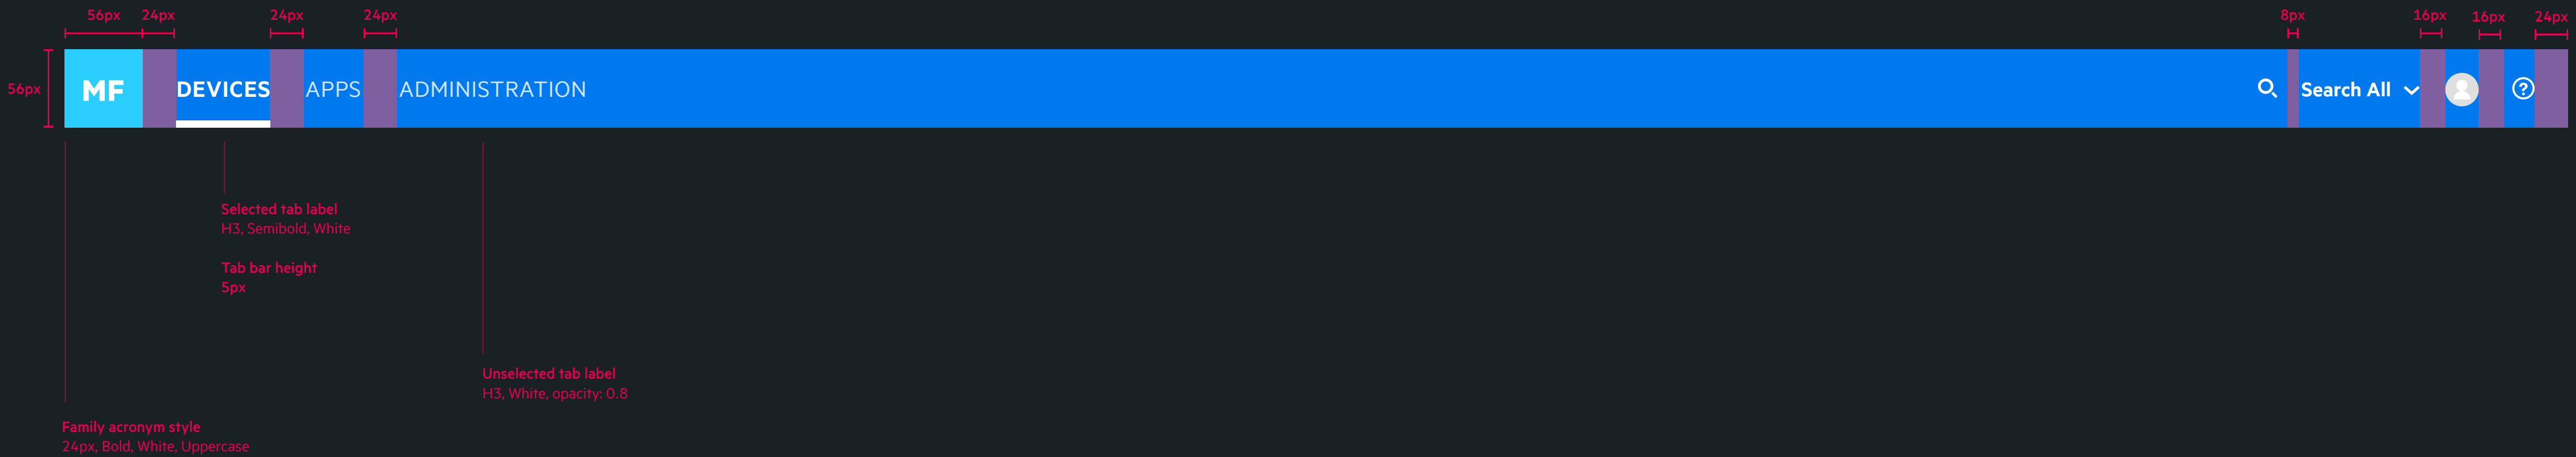

Color:
#203037

Box-shadow:

5px 5px
rgba (0,0,0,0.1)

Box-shadow:

None

TILE
REGULAR STATE

TILE
HOVER STATE

TILE
SELECTED

NORMAL	PRIMARY	SECONDARY	NEGATIVE	ACCENT
HOVER	PRIMARY	SECONDARY	NEGATIVE	ACCENT
CLICK	PRIMARY	SECONDARY	NEGATIVE	ACCENT
DISABLED	PRIMARY	SECONDARY	NEGATIVE	ACCENT

When you need to draw attention to an action other than the primary one, you can add one accent button to the screen

SELECTED

UNSELECTED

—

SMALL

SMALL

LARGE

LARGE

		NEUTRAL	HOVER	CLICKED	DISABLED
PRIMARY	TEXT	W3C Compliant	W3C Compliant	W3C Compliant	White, 20%
	BACKGROUND	None	Cerulean-15%	Cerulean-20%	None
SECONDARY	TEXT	Silver	Silver	Silver	White, 20%
	BACKGROUND	None	Black-15%	Black-20%	None
NAGATIVE	TEXT	Crimson Negative	Crimson Negative	Crimson Negative	White, 20%
	BACKGROUND	None	Plum-15%	Plum-20%	None
BUTTON	TEXT	#5F82CD	#5F82CD	#5F82CD	White, 20%
	BACKGROUND	None	#5F82CD-15%	#5F82CD-25%	None

		NEUTRAL	HOVER	CLICKED	DISABLED
PRIMARY	TEXT	White	White	White	White, 20%
	BACKGROUND	Fill: W3C Compliant	Fill: W3C Compliant Shadow: 3px 3px, Black 25%	Fill: Cerulean	Fill: Gray 10%
SECONDARY	TEXT	Silver	Silver	Silver	White, 20%
	BACKGROUND	Fill: None Border: 2px, Black	Fill: None Border: 2px, Silver Shadow: 3px 3px, Black 25%	Fill: Black-25% Border: 2px, Silver	Fill: None Border: 2px, Gray 10%
NEGATIVE	TEXT	White	White	White	White, 20%
	BACKGROUND	Fill: Crimson Negative	Fill: Crimson Negative Shadow: 3px 3px, Black 25%	Fill: Plum	Fill: Gray 10%
ACCENT	TEXT	#5F82CD	#5F82CD	#5F82CD	White, 20%
	BACKGROUND	Fill: None Border: 2px, #5F82CD	Fill: None Border: 2px, #5F82CD Shadow: 3px 3px, Black 25%	Fill: #5F82CD-15% Border: 2px, #5F82CD	Fill: None Border: 2px, Gary 10%