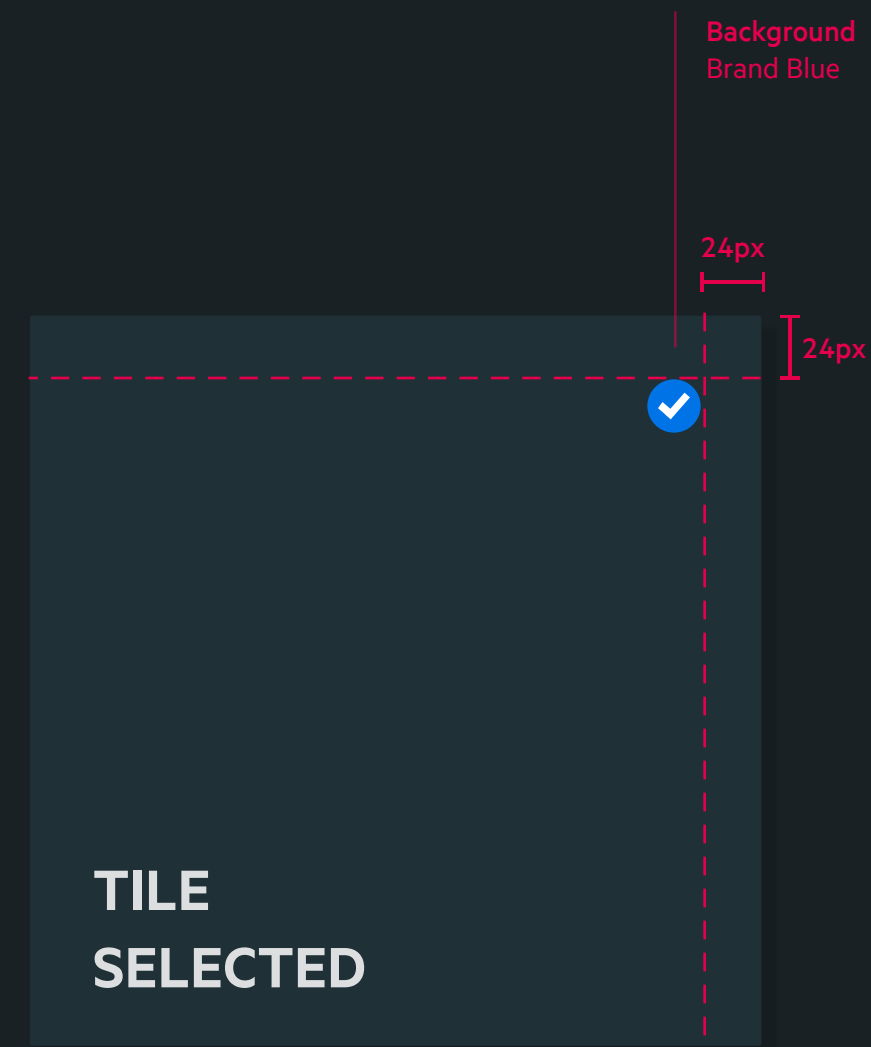

Color:
#203037

Box-shadow:

5px 5px
rgba (0,0,0,0.1)

Box-shadow:

None

TILE
REGULAR STATE

TILE
HOVER STATE

TILE
SELECTED